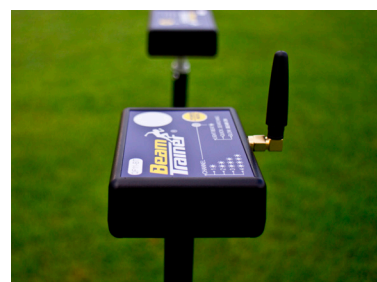

Timing Gates

Forget the stopwatch and bring your training to the next level with the Beam Trainer timing gates system. It is designed for accurately tracking time in sports, especially for timing sprinting events and drills, testing speed in sports such as GAA, rugby, football, hockey basketball and athletics.