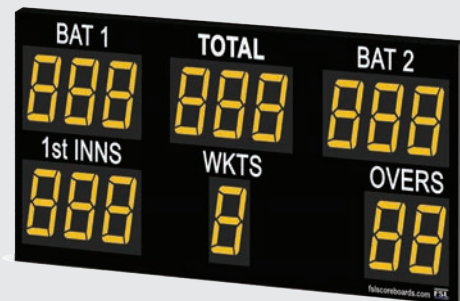

LED Scoreboards

C01

9 Digit Cricket Scoreboard

Features

- 9 x 12" Ultra bright scoring digits.
- Categories: Total, Wickets, Overs, 1st Innings.
- Trolley or wall mounted.
- Compatible with "Pro Cricket Scorer".

Size

- Approx 1500 x 1500 x 90mm

C02

15 Digit Cricket Scoreboard

Features

- 15 x 12" Ultra bright scoring digits.
- Categories: Total, Wickets, Overs, 1st Innings, 2 x Batsman scores.
- Trolley or wall mounted.
- Compatible with "Pro Cricket Scorer".